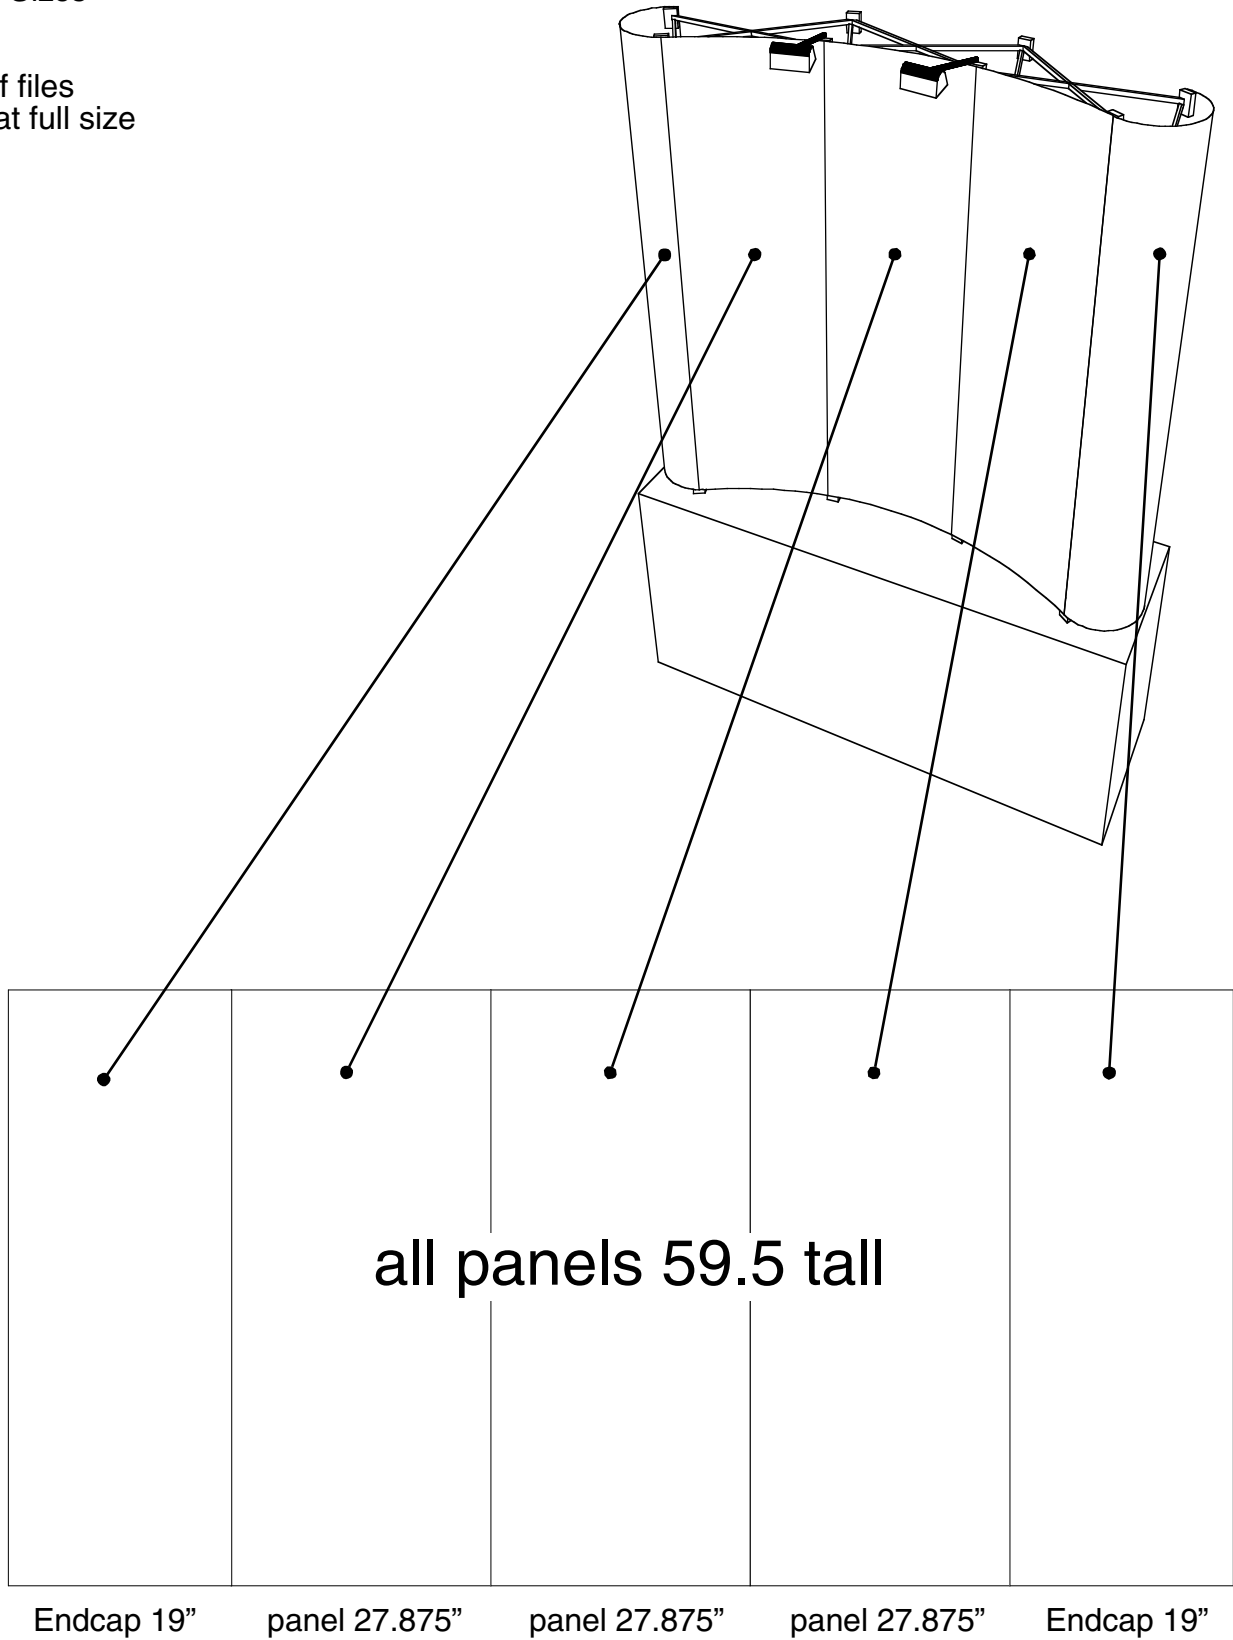

8' Convertible Tabletop

Graphic Sizes

Prefer tif files
100ppi at full size

Custom Exhibits Corp
1830 North Indianwood Ave
Broken Arrow, OK 74012
(918) 250-2121 Fax: 250-1811 (800) 664-0309
www.CustomExhibits.com