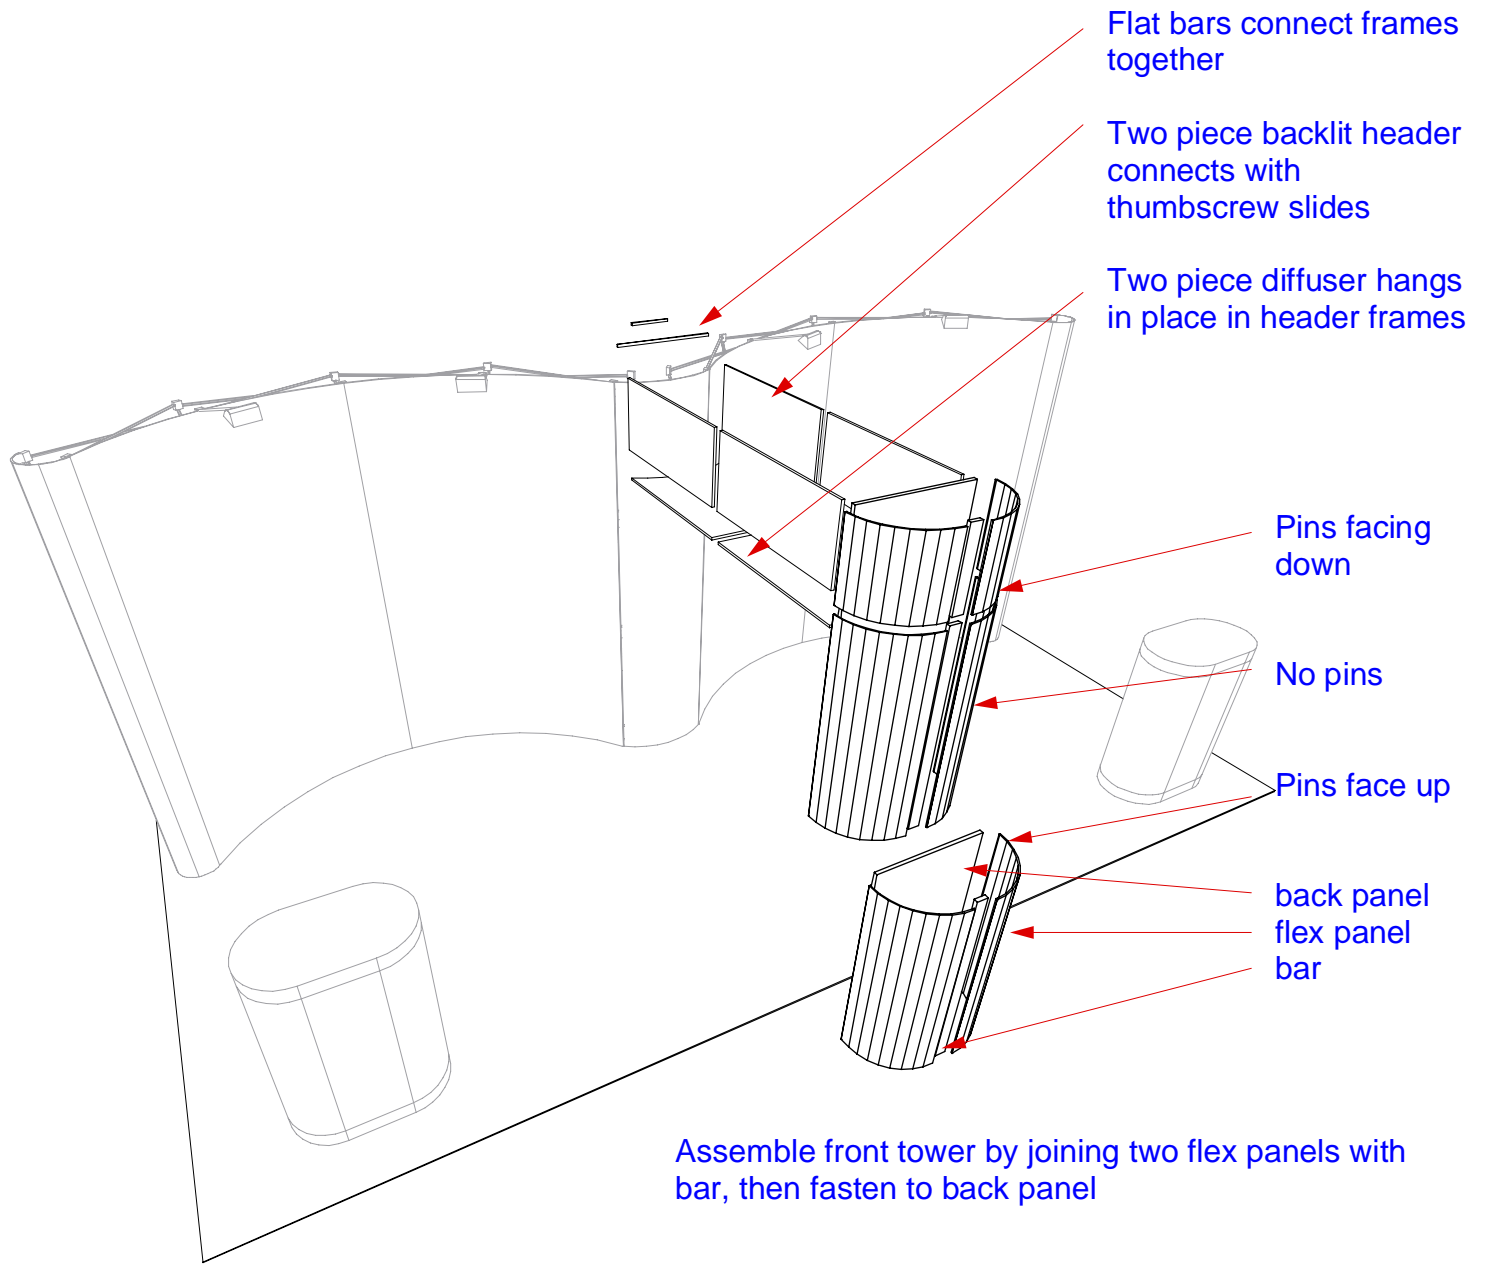

Popup lightbridge assembly diagram:

Custom Exhibits Corp
1830 North Indianwood • Broken Arrow, OK 74012
voice: 918.250-2121 fax: 918.250-1811 • 800-664-0309
www.customexhibits.com