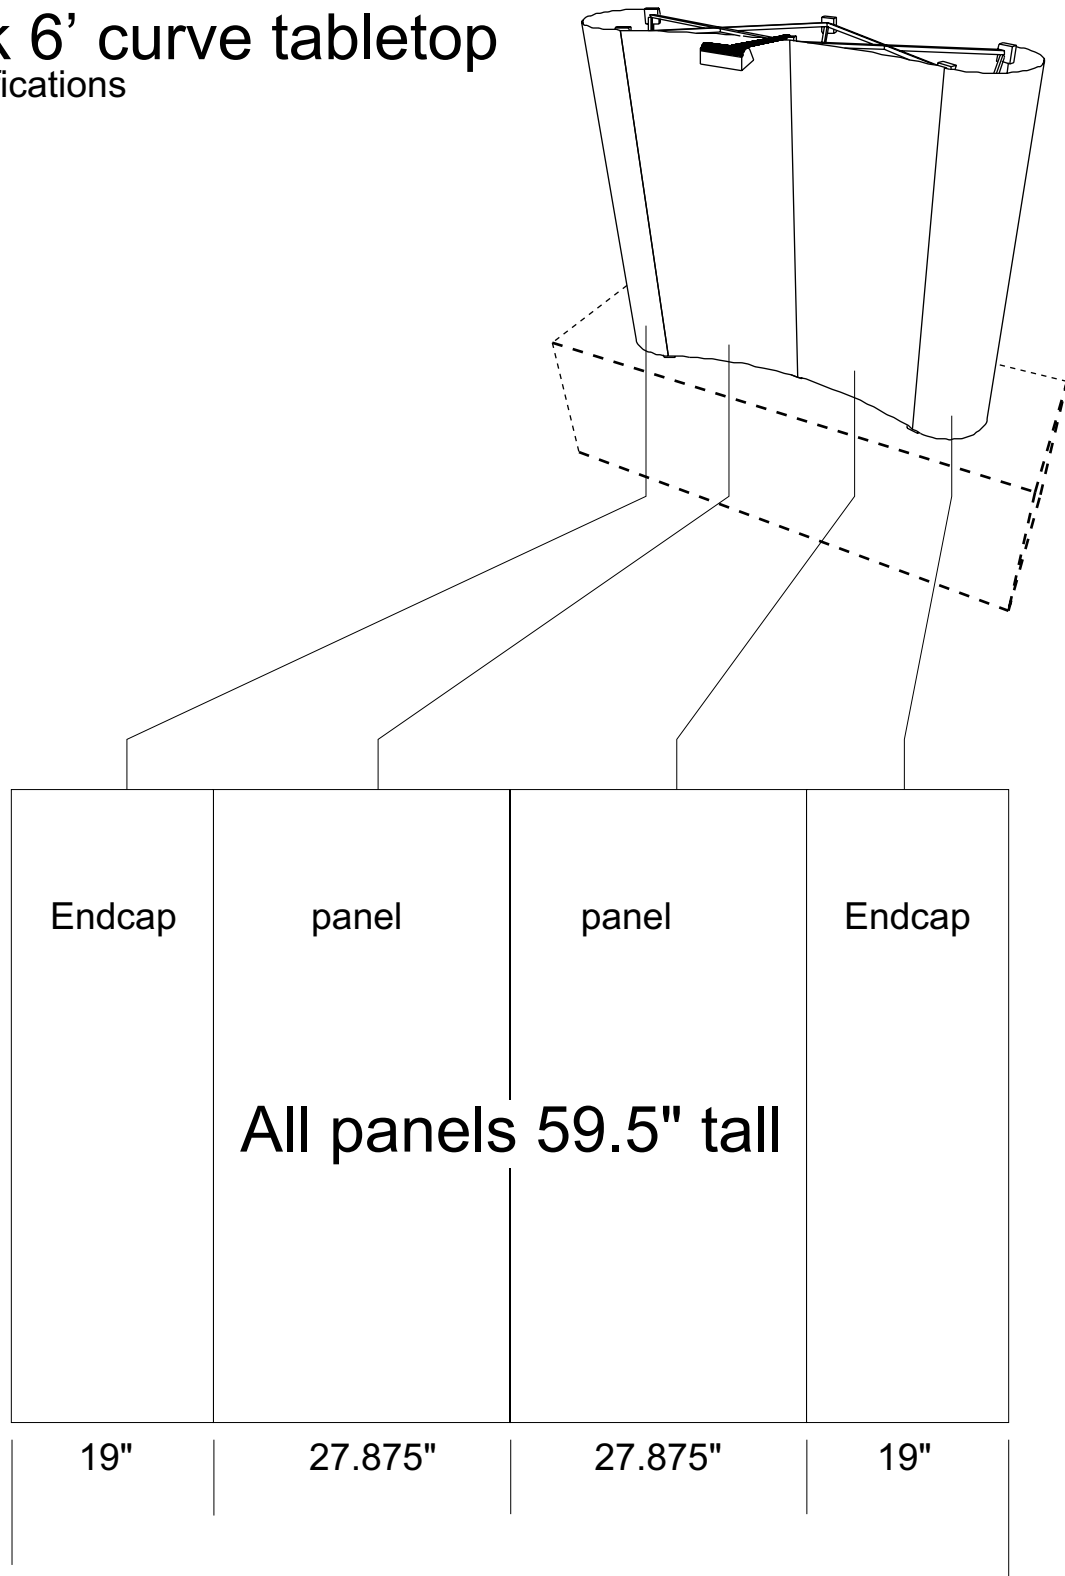

Maverick 6' curve tabletop

Graphic Specifications

Maverick 6' curve tabletop with bubble

Graphic Specifications