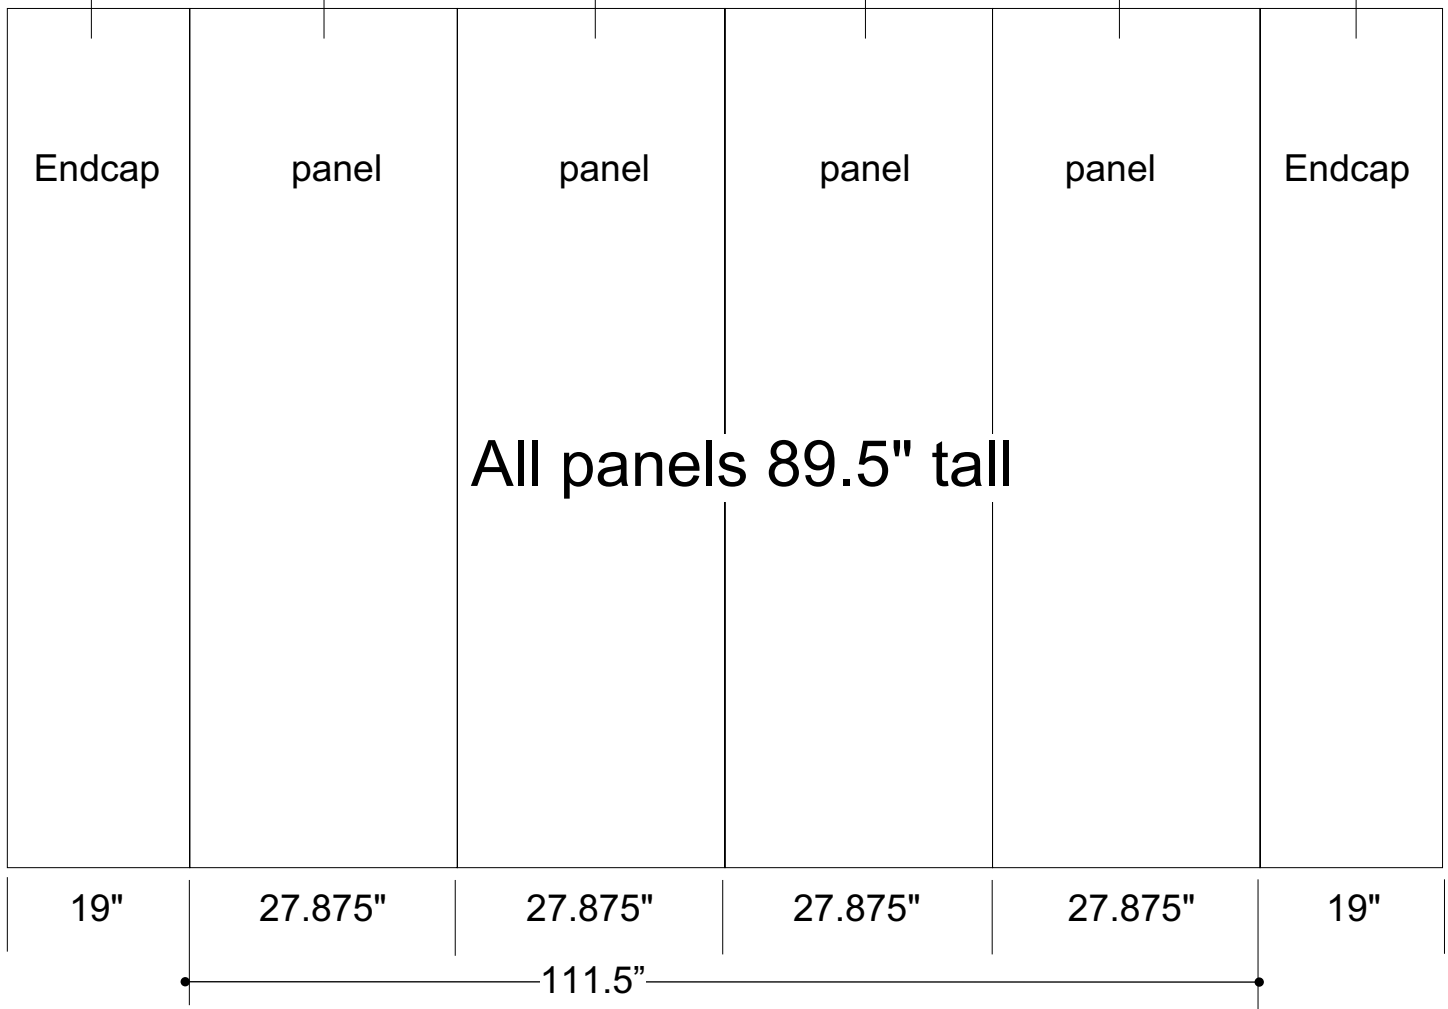

Maverick 10' curve

Graphic Specifications

Counter Wrap:
73.125"x32.5"

Endcap

panel

panel

panel

panel

Endcap

All panels 89.5" tall

19"

27.875"

27.875"

27.875"

27.875"

19"