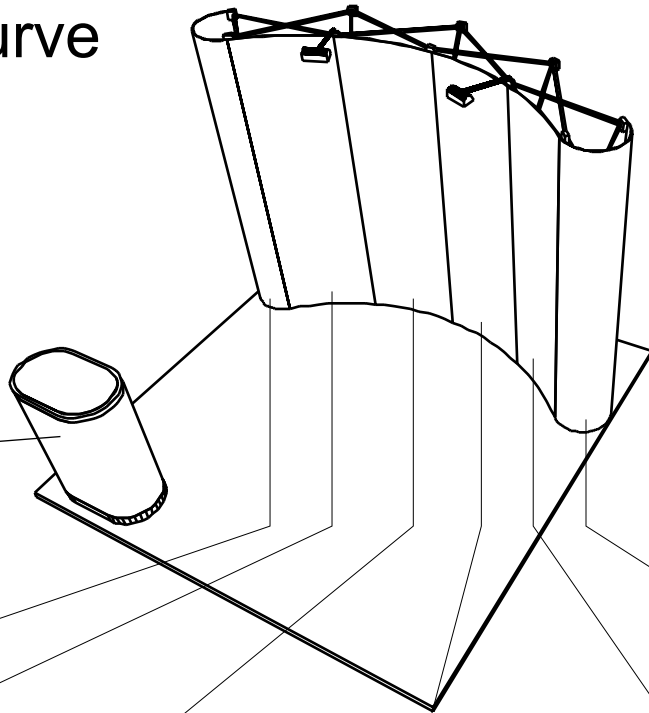

Maverick 10' curve

Graphic Specifications

Counter Wrap:
73.125"x32.5"

Endcap

panel

panel

panel

panel

Endcap

All panels 89.5" tall

19"

27.875"

27.875"

27.875"

27.875"

19"