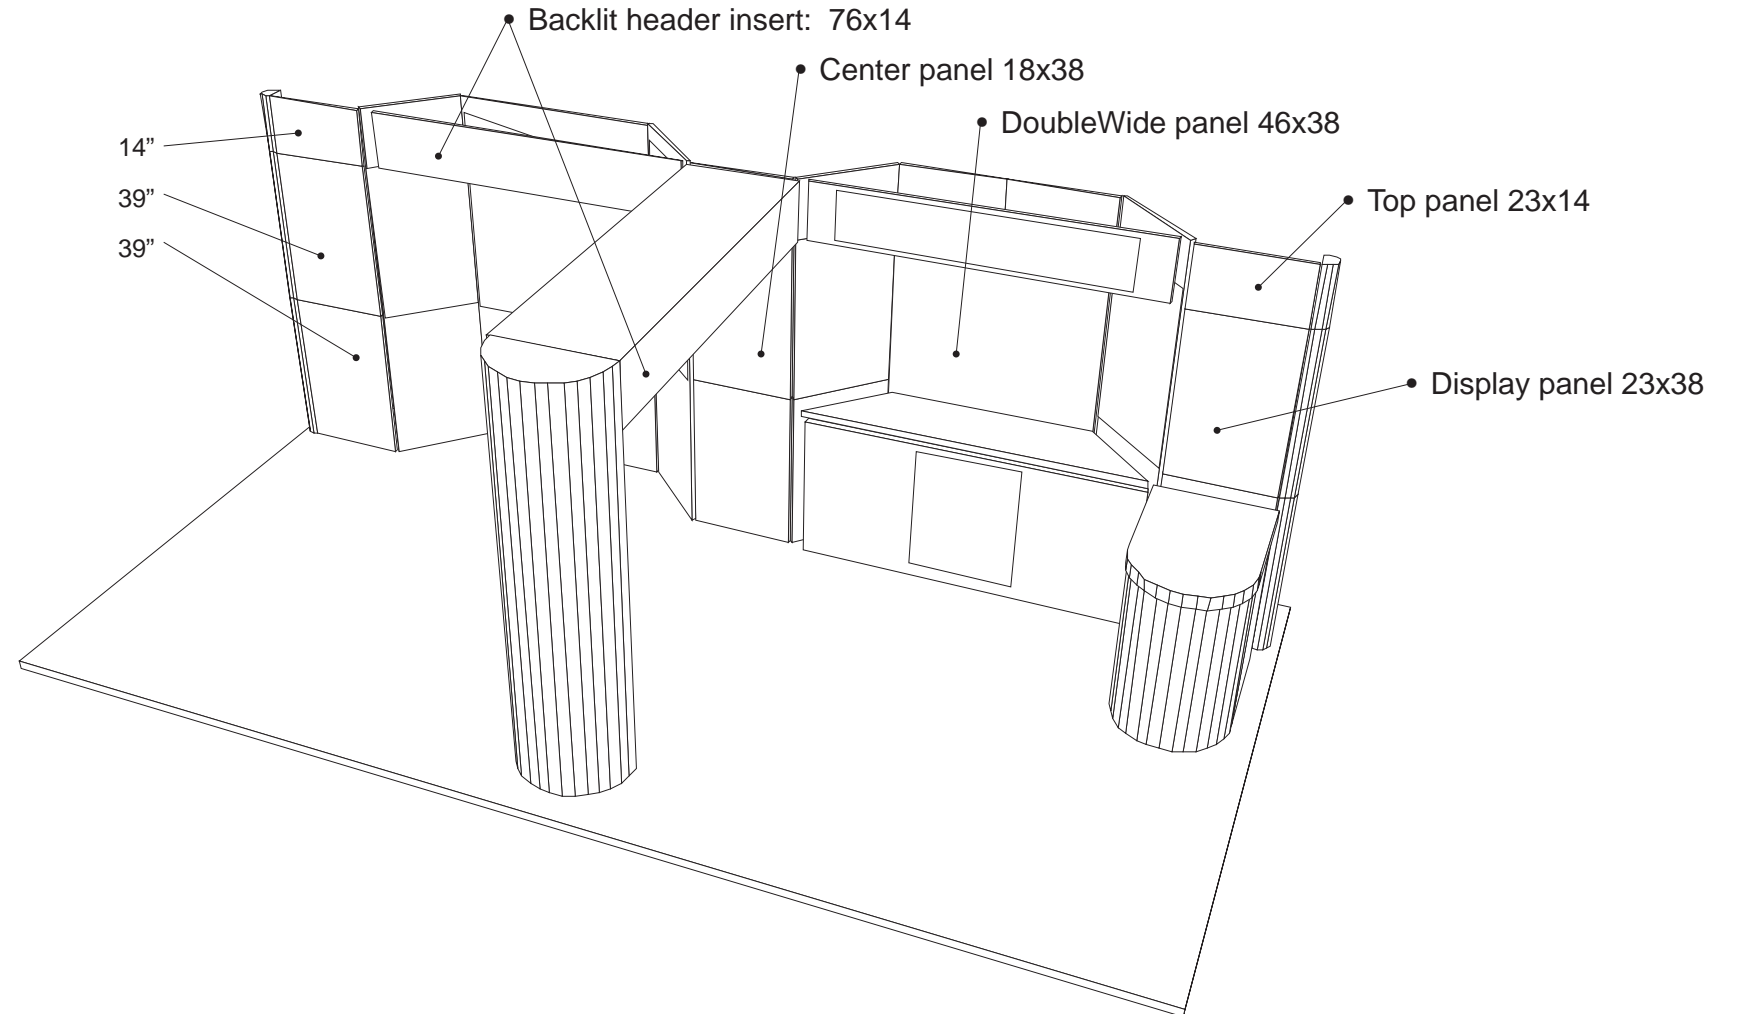

Header Graphic: 76x14

Header Graphic: 76x14

1	2	3	4	5	6 & 12	7	8	9	10	11

Dimensions: 24.00", 96.00", 20.00", 96.00", 24.00" (widths); 14.00", 39.00", 39.00" (heights)

		Header Graphic 76x14					Header Graphic 76x14			
Single Panel Graphic 23x38		Double Panel Graphic 49x38			Joiner Panel Graphic 18x38		Double Panel Graphic 49x38			Single Panel Graphic 23x38

All panels are 24" wide
 Any graphics larger than 24x48 will not fit in the Legend cases. They should be printed on flexible material so they can be rolled and packed in a round case

Custom Exhibits Corp
 1830 North Indianwood Ave
 Broken Arrow, OK 74012
 (918) 250-2121 Fax: 250-1811 (800) 664-0309