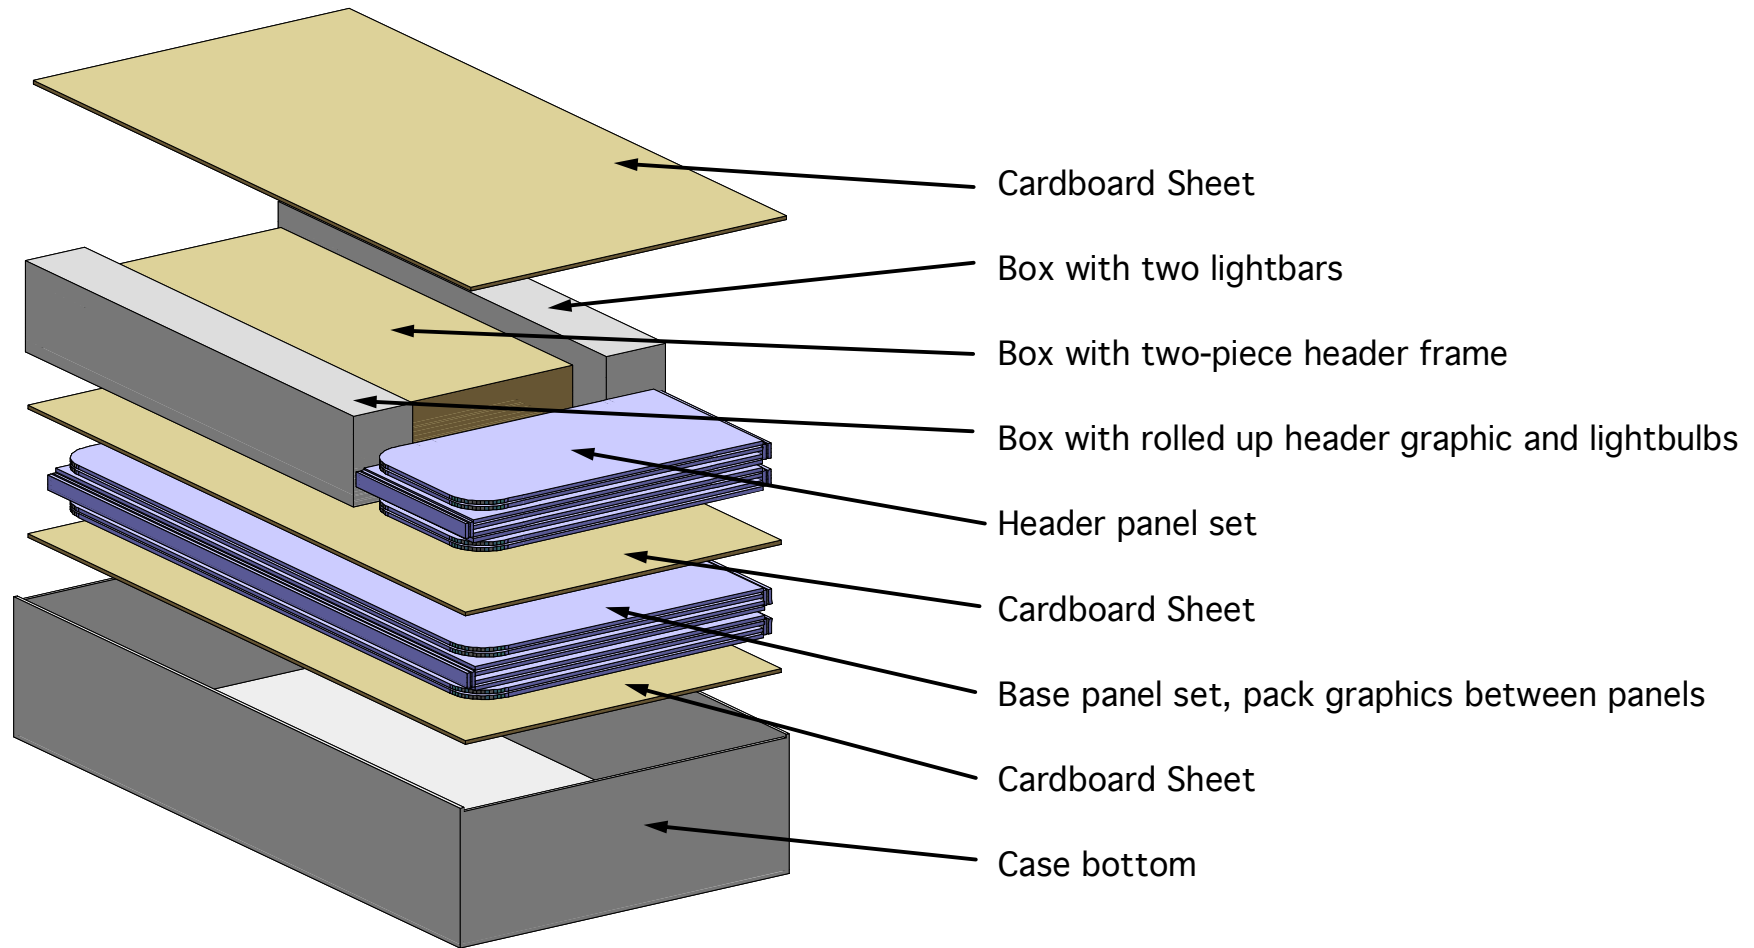

# Eagle Tabletop Set-Up Diagram

Custom Exhibits Corp  
1830 North Indianwood Ave  
Broken Arrow, OK 74012  
(918) 250-2121 Fax: 250-1811 (800) 664-0309  
800-664-0309 [www.CustomExhibits.com](http://www.CustomExhibits.com)

## Eagle 1 Repacking instructions

Custom Exhibits Corp

1830 North Indianwood • Broken Arrow, OK 74012  
voice: 918.250-2121 fax: 918.250-1811 • 800-664-0309  
[www.customexhibits.com](http://www.customexhibits.com)