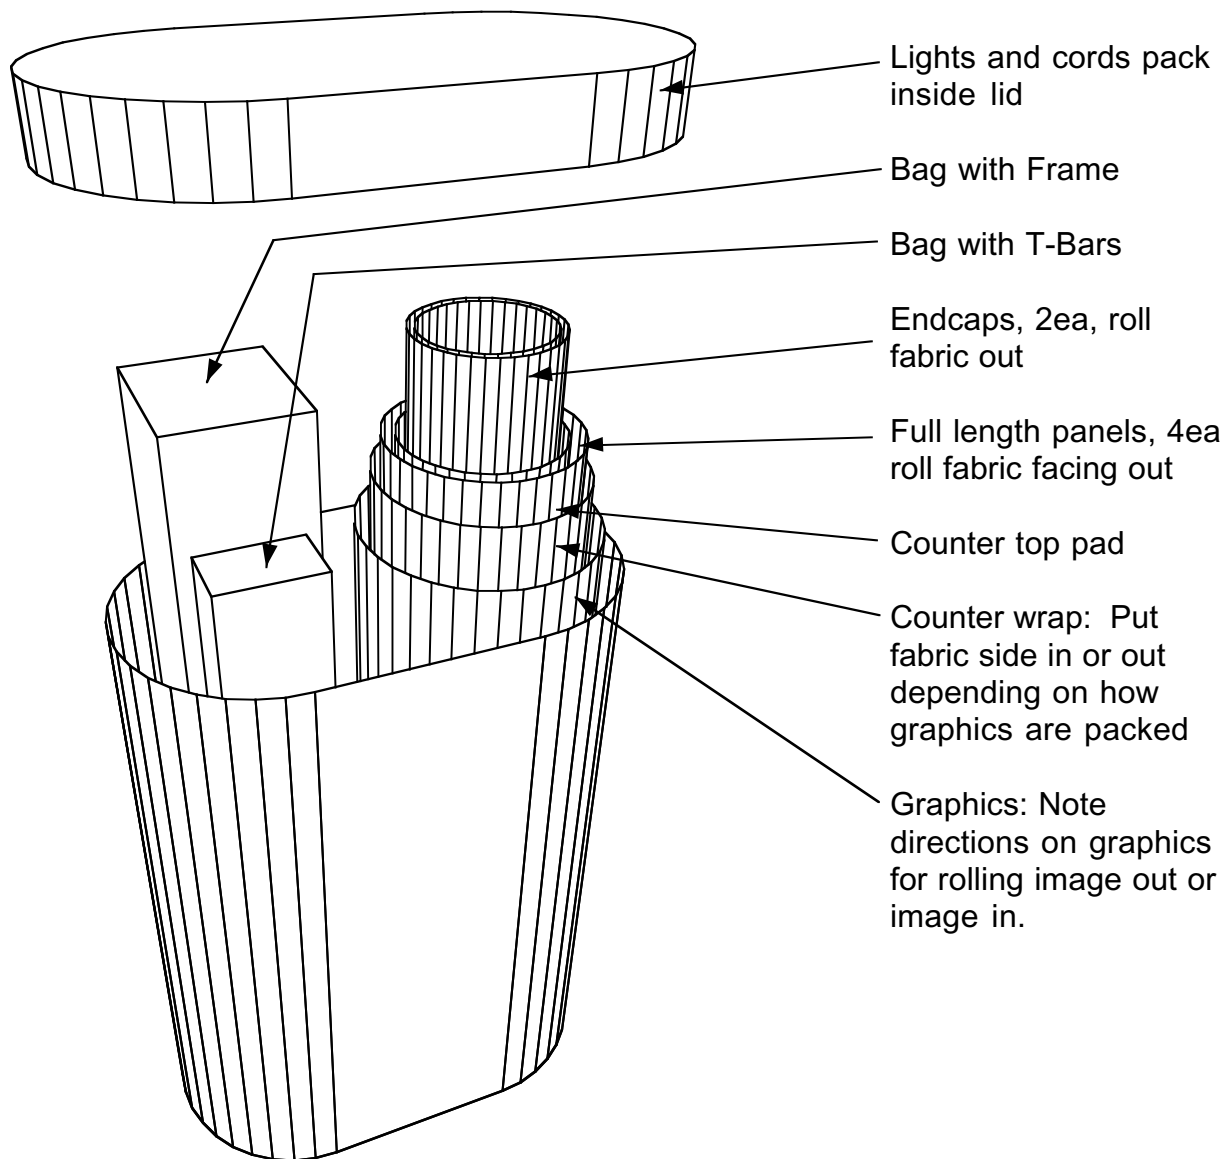

Arise 2

Repack diagram

Custom Exhibits Corp
1830 North Indianwood Ave
Broken Arrow, OK 74012
(918) 250-2121 Fax: 250-1811 (800) 664-0309
www.CustomExhibits.com