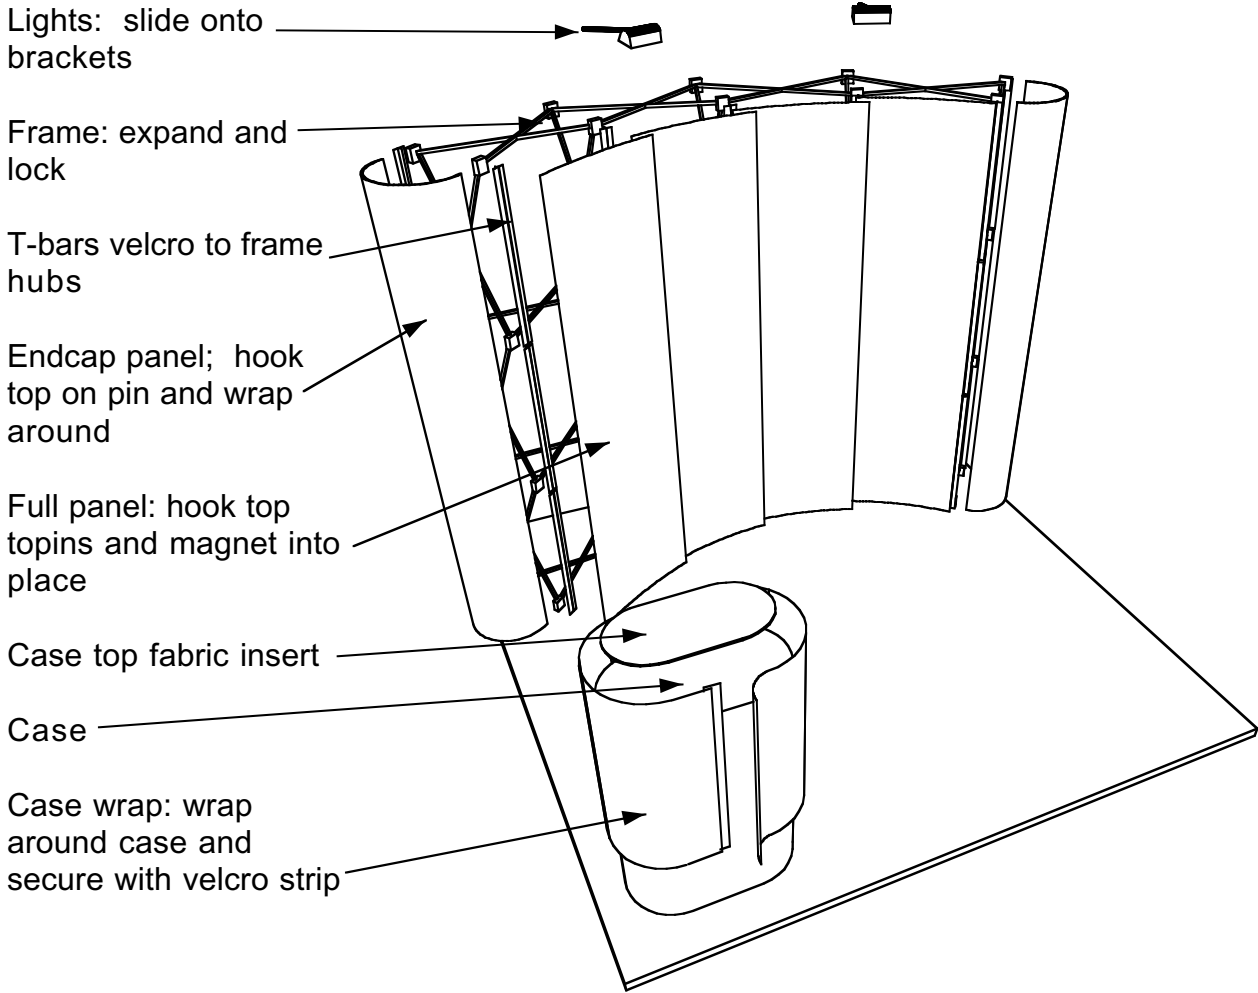

# Arise 2 Set-up diagram

Custom Exhibits Corp  
1830 North Indianwood Ave  
Broken Arrow, OK 74012  
(918) 250-2121 Fax: 250-1811 (800) 664-0309  
[www.CustomExhibits.com](http://www.CustomExhibits.com)